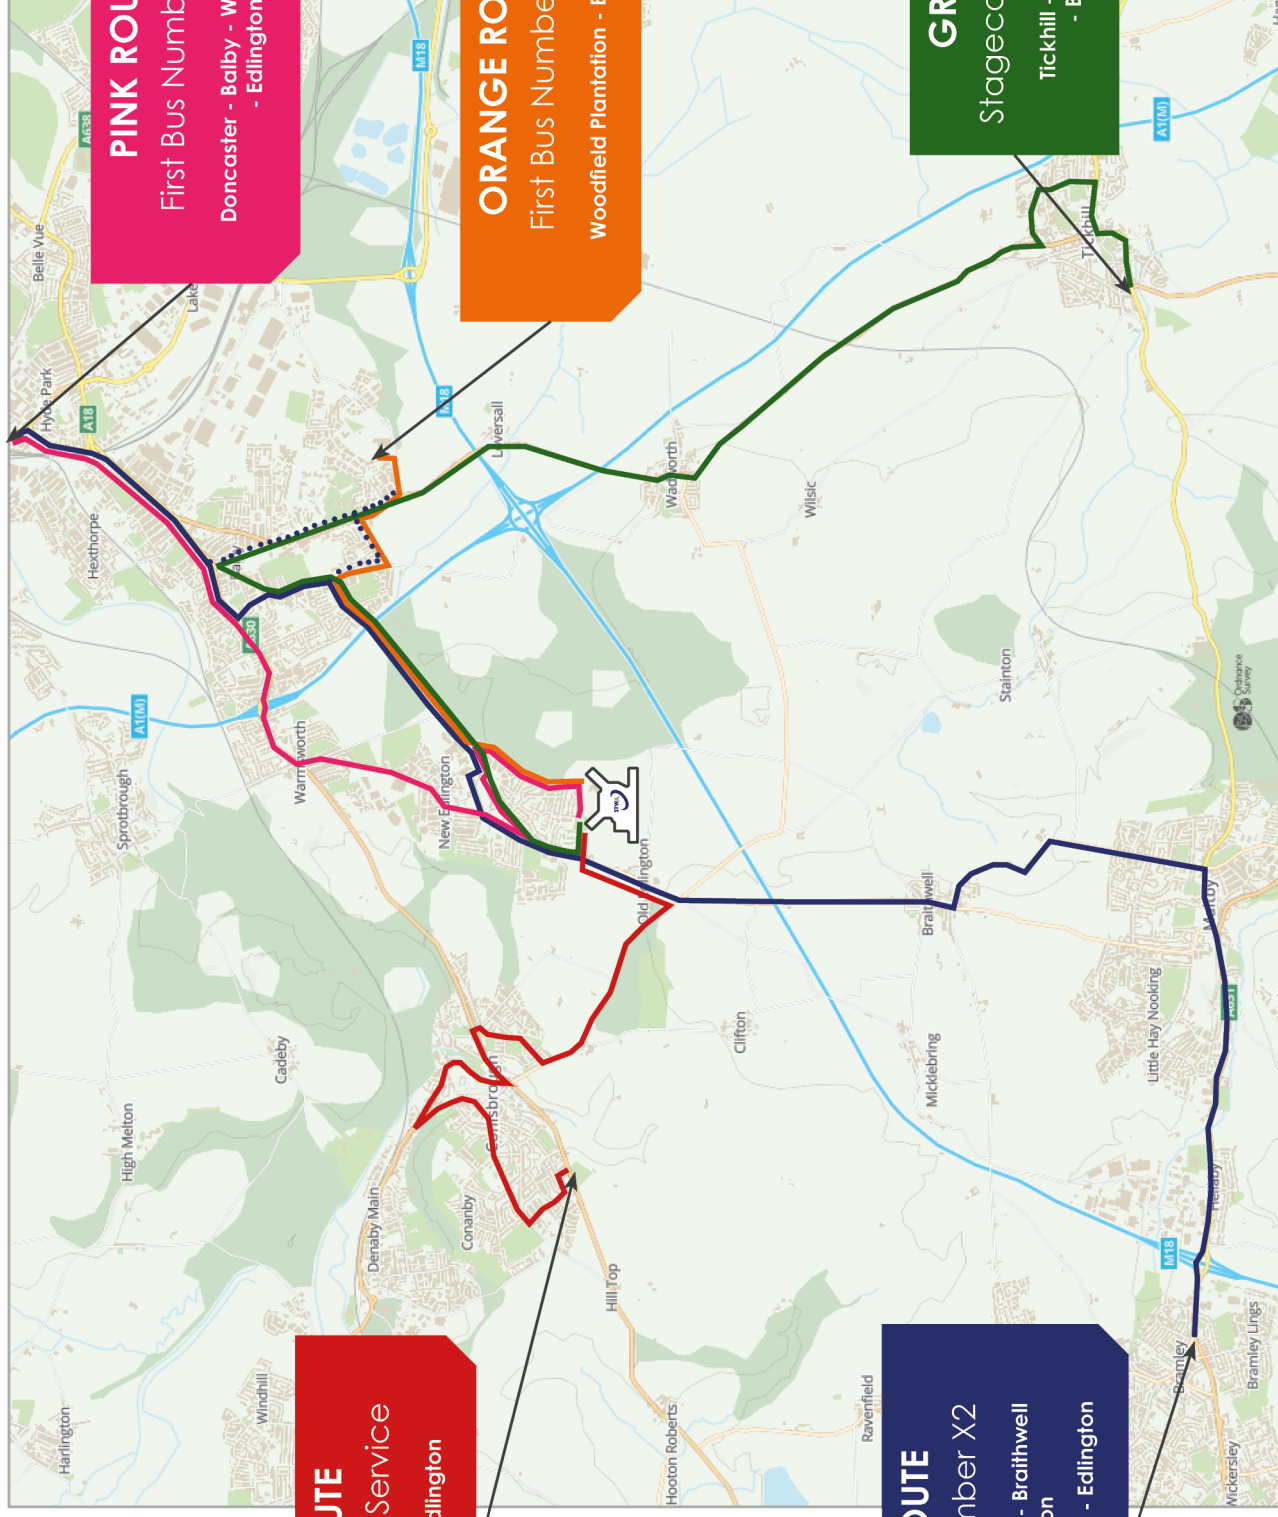

RED ROUTE
Conisbrough Service
Conisbrough - Edlington

PINK ROUTE
First Bus Number 315
Doncaster - Balby - Wadsworth
- Edlington

ORANGE ROUTE
First Bus Number 552
Woodfield Plantation - Edlington

BLUE ROUTE
First Bus Number X2
Bramley - Maltby - Braithwell
- Edlington
Doncaster - Balby - Edlington

GREEN ROUTE
Stagecoach Number 552
Tickhill - Wadsworth - Loversall
- Balby - Edlington