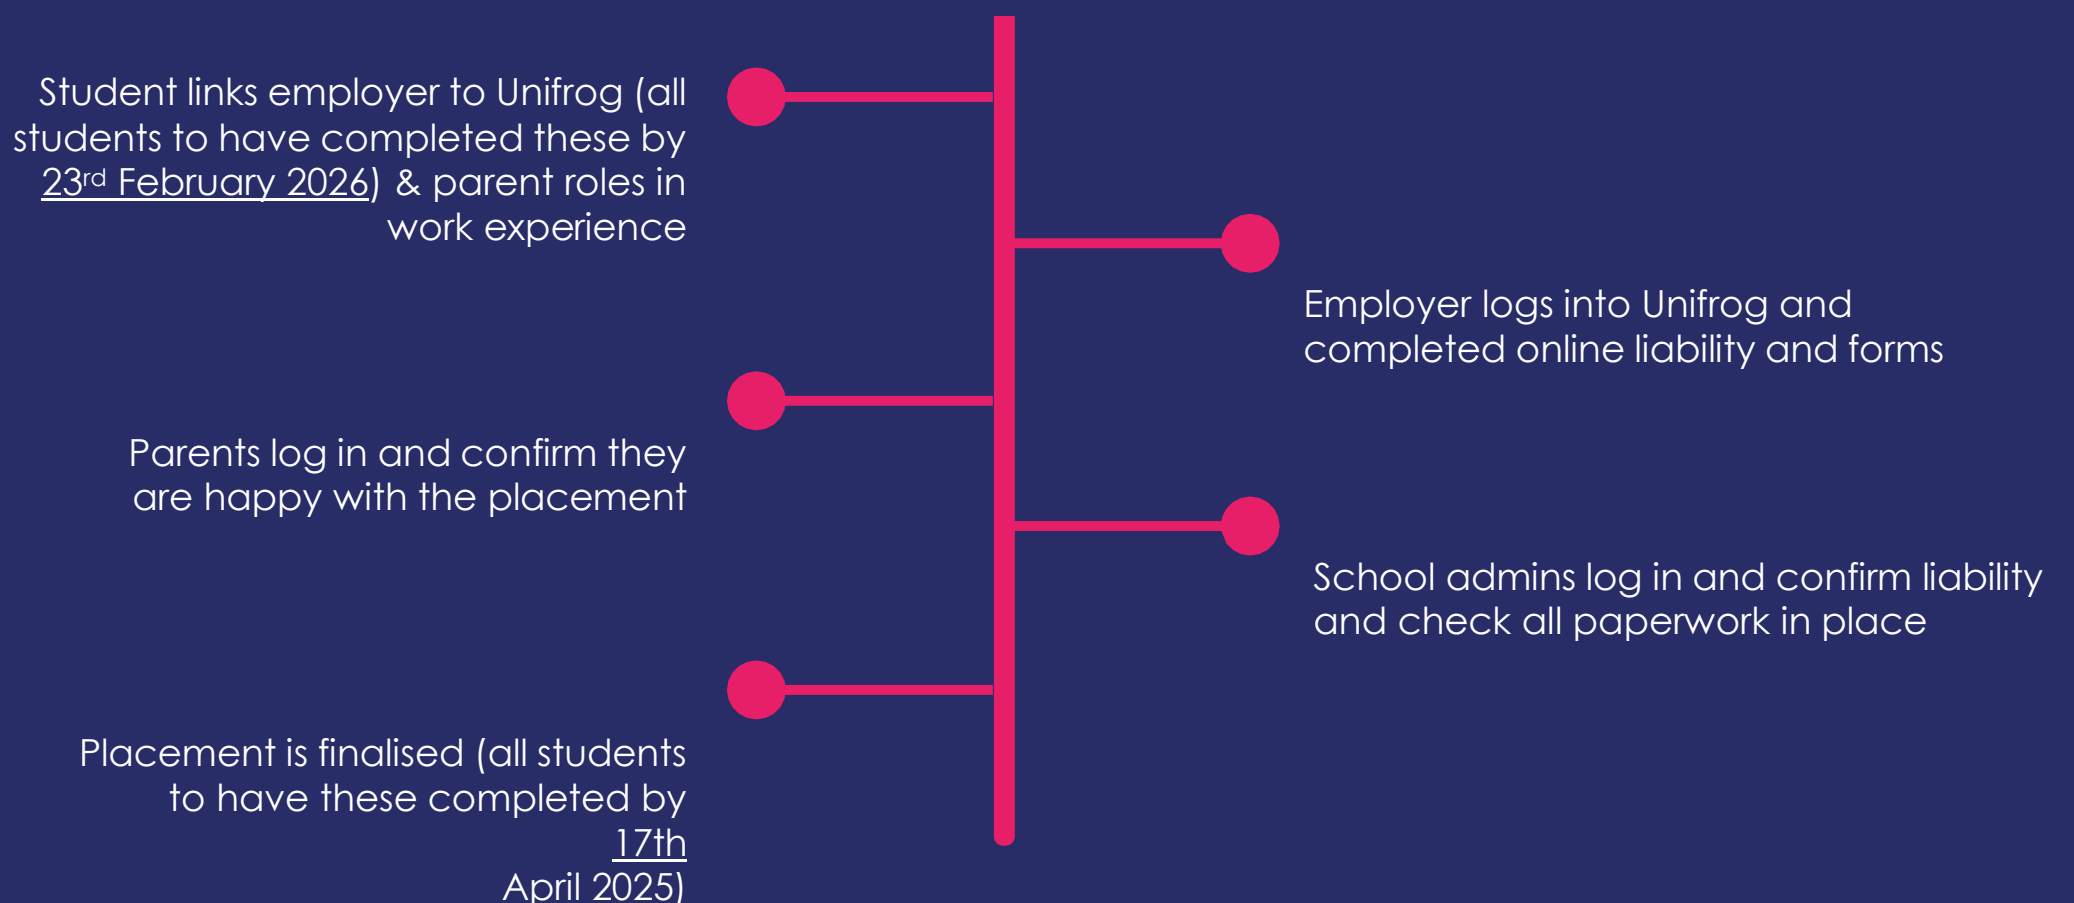

WORK READY PROGRAMME TIMELINE 2025 - 26

Once a placement has been found

Work placements take place Monday 6th July 2026-Friday 10th July 2026.

www.stwacademy.com

Facebook @SirThomasWharton ● Instagram @STWAcademy ● Twitter @sirthomaswharton