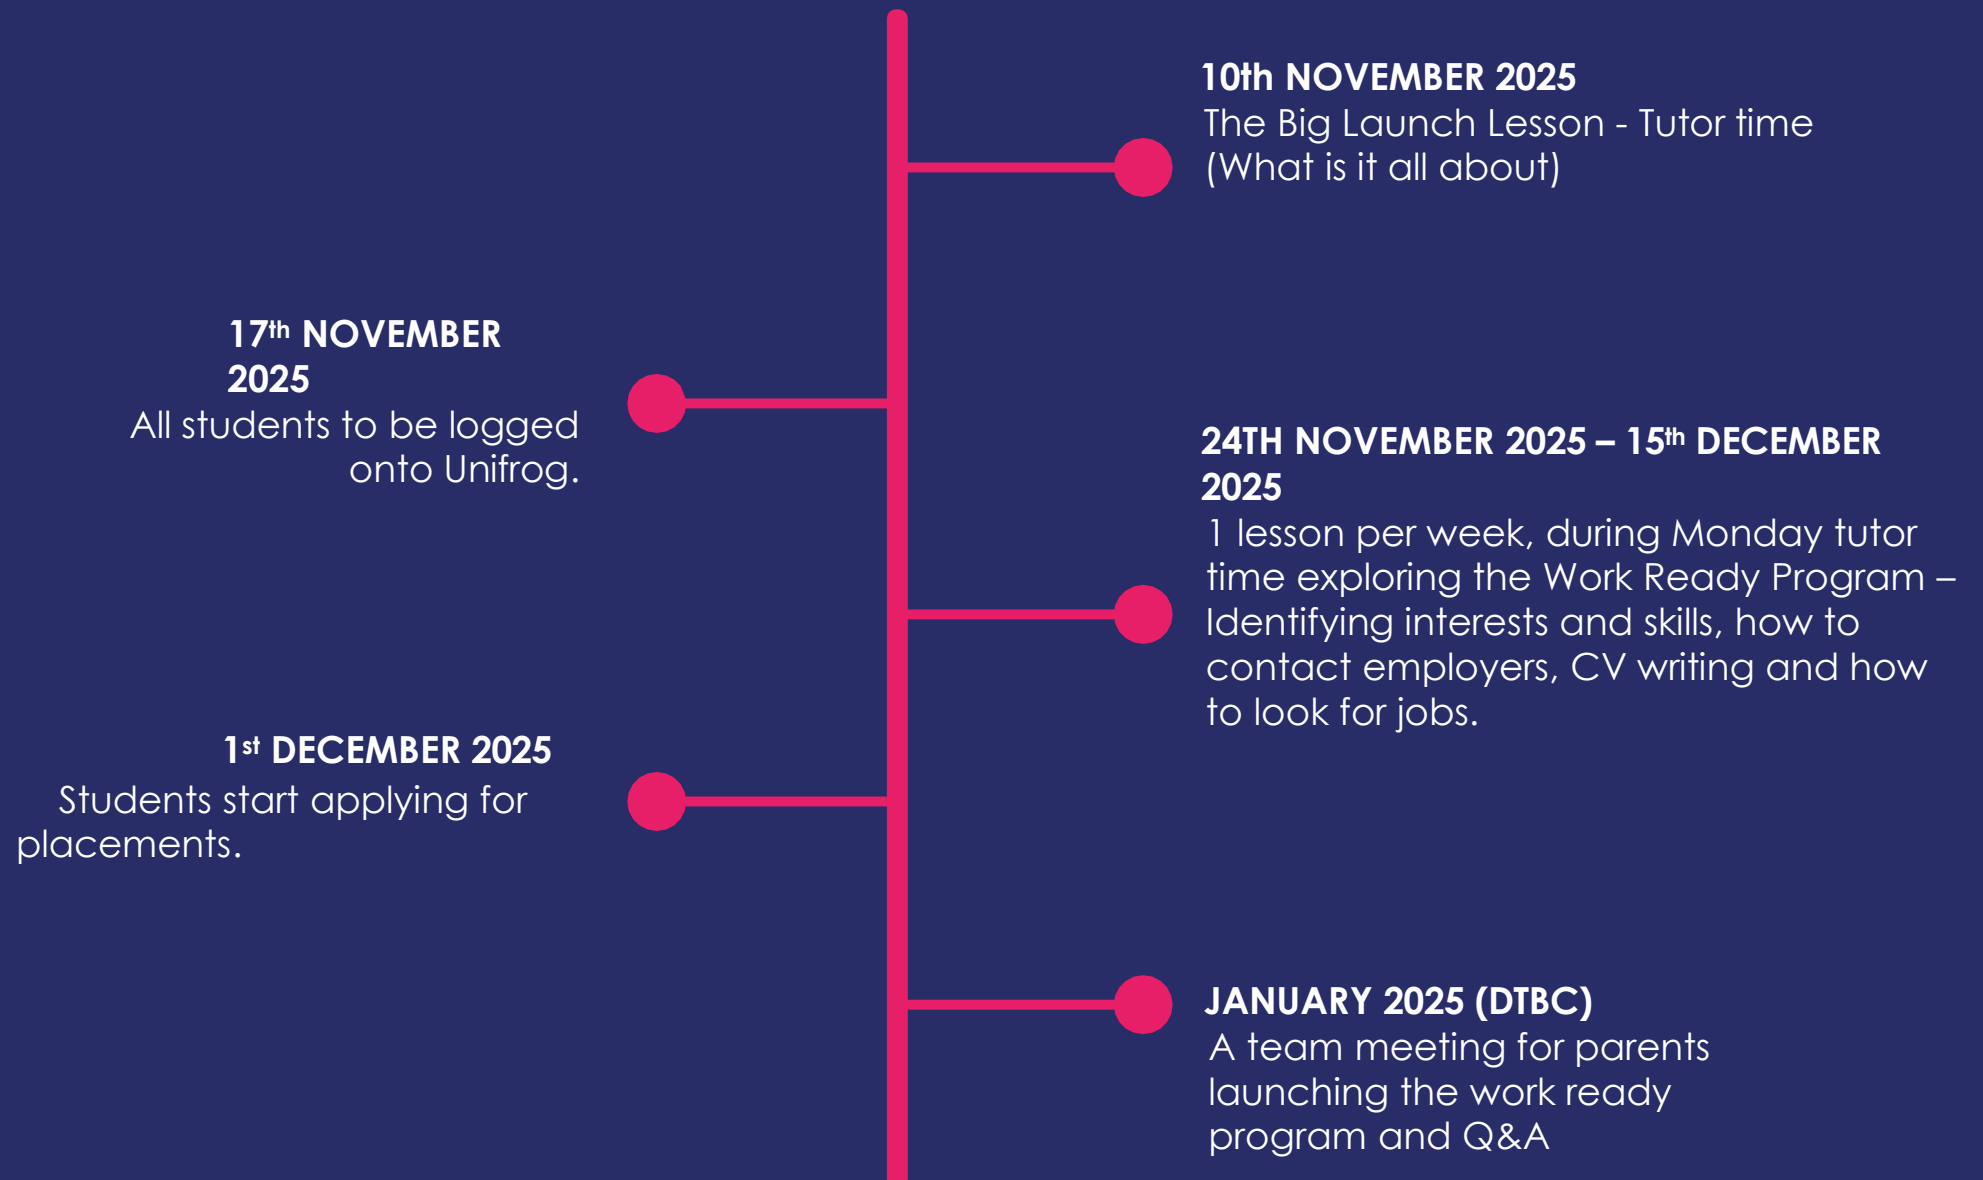

WORK READY PROGRAMME TIMELINE 2025 - 26

Once a placement has been found

Work placements take place Monday 6th July 2026-Friday 10th July 2026.

www.stwacademy.com

Facebook @SirThomasWharton ● Instagram @STWAcademy ● Twitter @sirthomaswharton

Sir Thomas Wharton
Academy